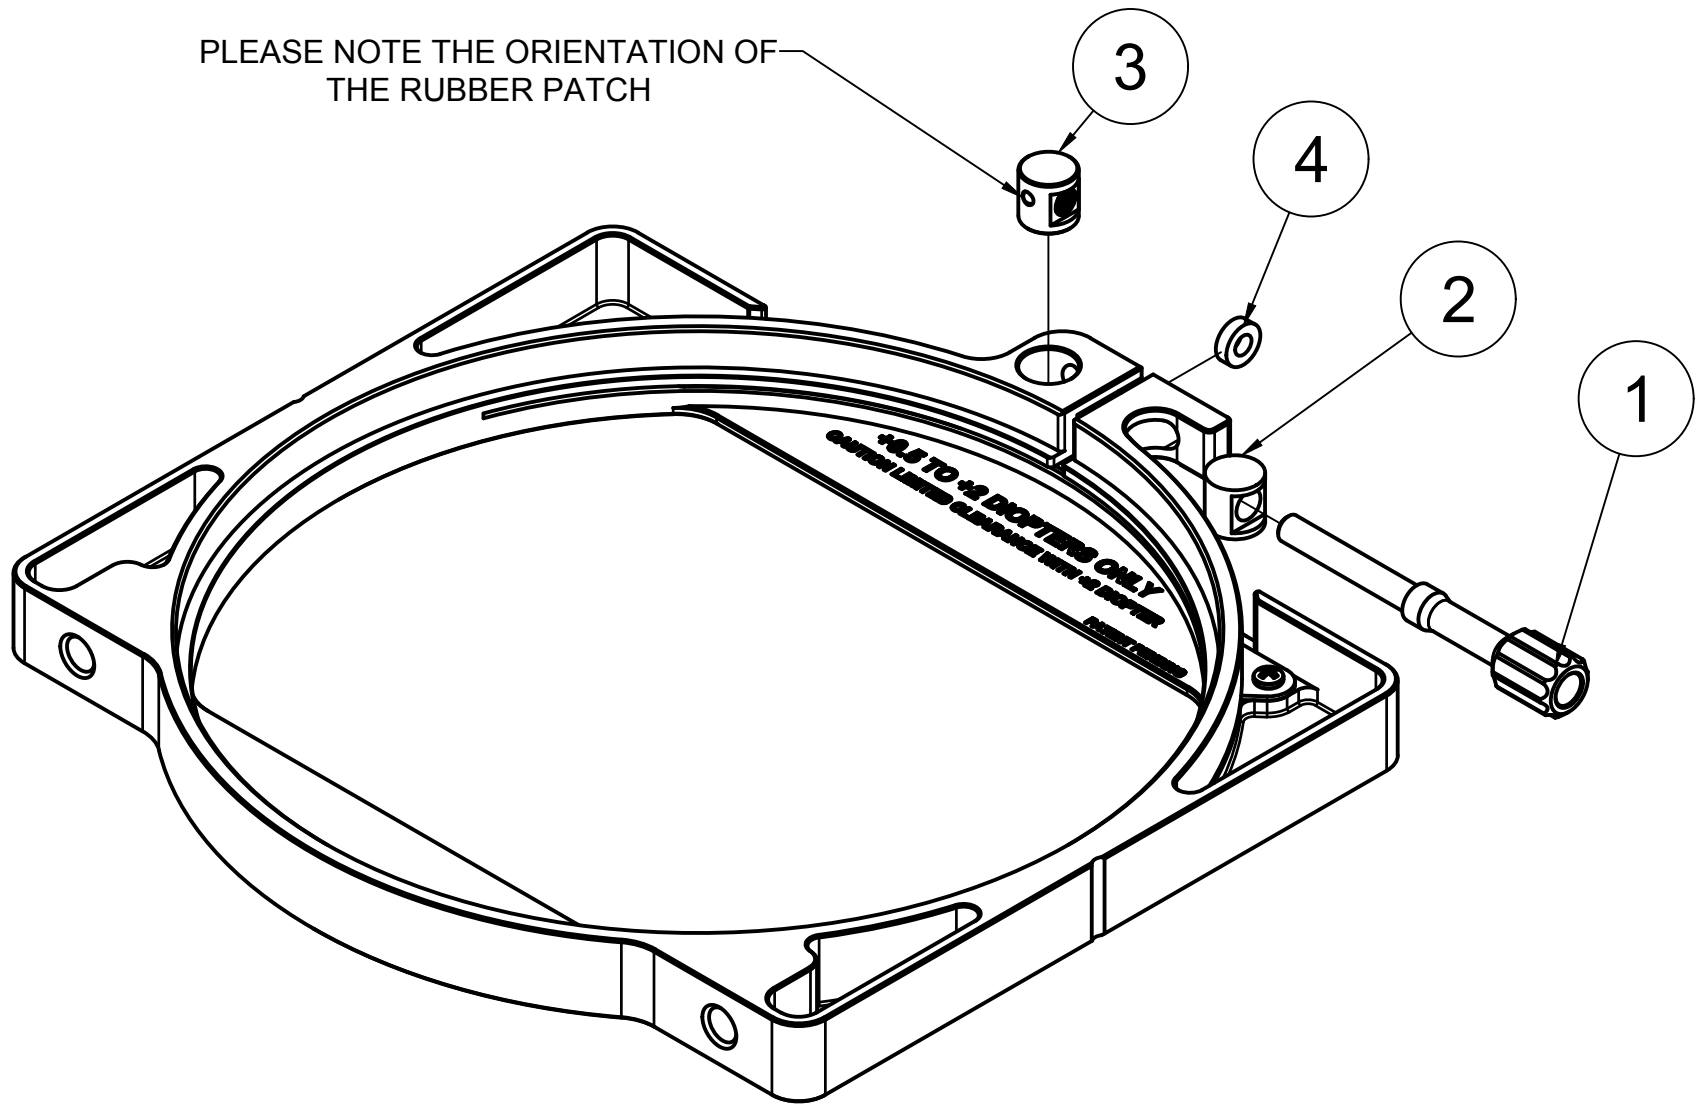

PLEASE NOTE THE ORIENTATION OF
THE RUBBER PATCH

	PN:	DESCRIPTION
1	10169-00	THUMB SCREW
2	10174-00	CYLINDRICAL WASHER
3	10173-00	CYLINDRICAL NUT
4	10178-00	RUBBER WASHER

CINEMA HARDWARE LLC

138MM DIOPTER TRAY: HARDWARE EXPLODED VIEW